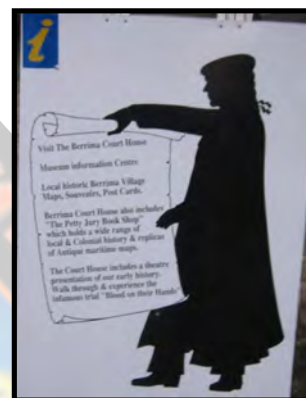

CONFIDENTIAL and SECRET.

The real twist – once complete is that all teams negotiate to unlock the treasures. Complimented with awards and presentations. A winning combination!!!!